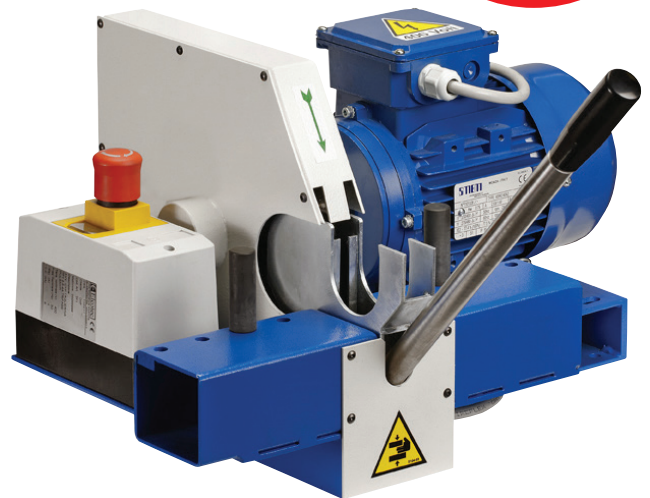

Fantastic offers on

O+P EQUIPMENT

LIMITED STOCK AVAILABLE AT THESE UNBEATABLE PRICES...

HSM-SWGMCH-1-TUBH47PM

Order Number:
6100043826

OFFER
PRICE
£920

TAGLTF2D TF2
CUTTING MACHINE
- 400V 3Ph

Order Number:
2090032891

OFFER
PRICE
£1375

HSM-SWGMCH-1-TUB-

Order Number:
6100043825

OFFER
PRICE
£1920

TF1/E CUTTING MACHINE -
230V 1Ph 50Hz

Order Number:
6100043828

OFFER
PRICE
£1100

CALL YOUR LOCAL OFFICE